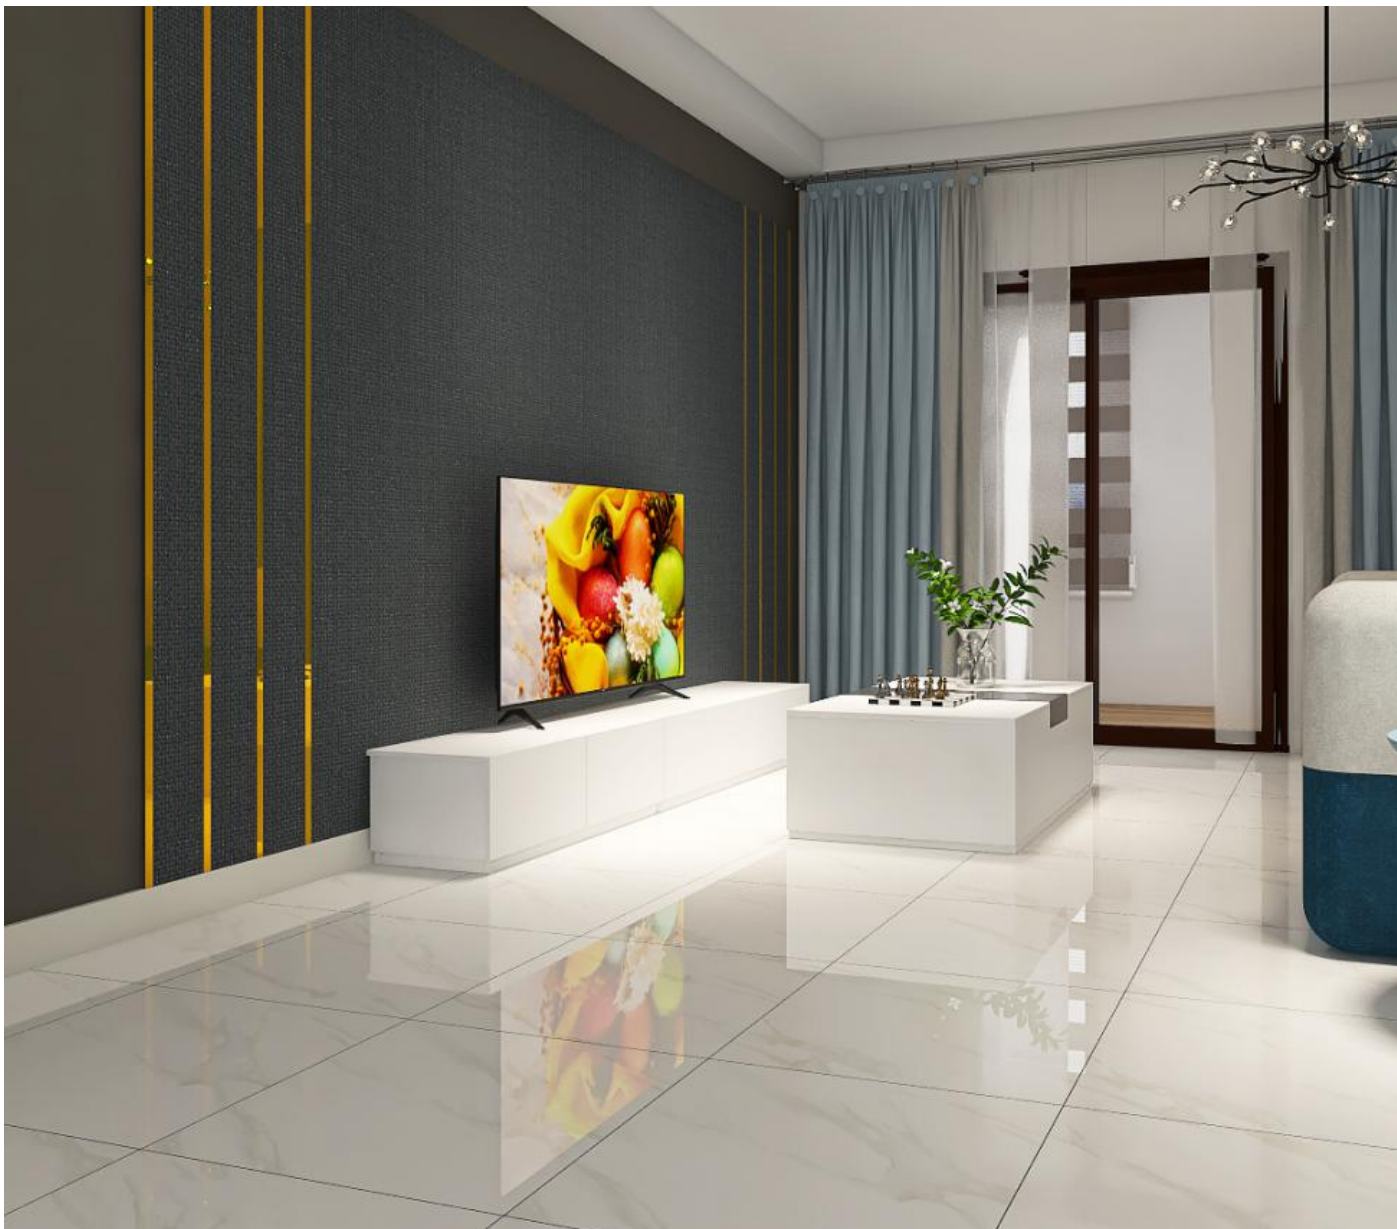

## 800x800MM FULL POLISHED PORCELAIN TILES

ITEM: C8829 SIZE: 800X800MM

ITEM: C8823 SIZE: 800X800MM

ITEM: C8824 SIZE: 800X800MM

ITEM: C8825 SIZE: 800X800MM

ITEM: C8826 SIZE: 800X800MM

ITEM: C8828 SIZE: 800X800MM

ITEM: C8827 SIZE: 800X800MM

ITEM: C8830 SIZE: 800X800MM

ITEM: C8821 SIZE: 800X800MM

ITEM: C8822 SIZE: 800X800MM